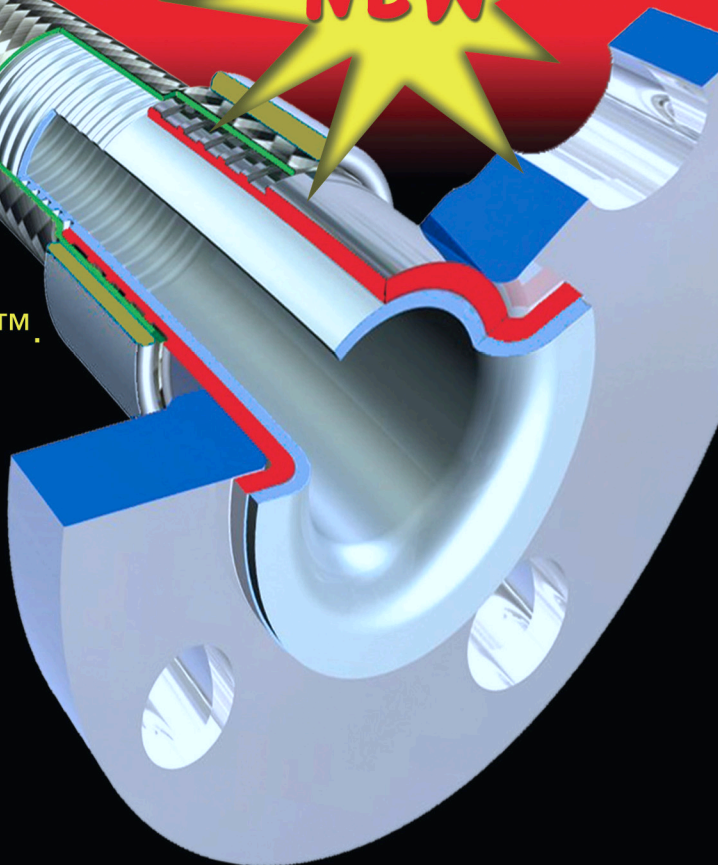

Nexus™

NEW

The ultimate PTFE hose

HosecraftUSA combines the best features of smoothbore and convoluted hose into one incredible flexible product; NEXUS™.

- Smooth I.D. for outstanding cleanability.
- Convoluted O.D. for excellent flexibility.

NEXUS PTFE Smooth bore I.D. (slight ripple)

Available with 316 Stainless or Polypropylene Braid

I.D. Size	O.D. Size	Max Working Pressure (PSI)	Min Burst Pressure (PSI)	Vacuum Rating (In-Hg)	Minimum Bend Radius (IN.)	Weight Per Foot (LBS)
0.75	1.07	1100	4400	29.9	2.0	0.32
1.00	1.31	1000	4000	29.9	2.75	0.47
1.50	1.82	750	3000	29.9	5.5	0.71
2.00	2.39	625	2500	29.9	8.0	1.00

The **FIRST** smoothbore / convoluted PTFE hose manufactured in the USA.

Proudly Made in the USA

HosecraftUSA.com